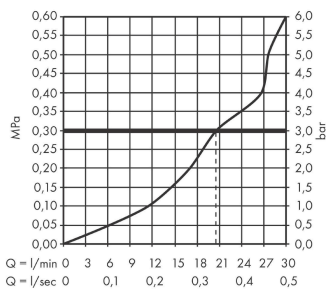

Metropol Bath spout

Surfaces: **Polished Gold Optic** Article Number: **32543990**

Description

product features

- 1 function
- projection 185 mm
- wall-mounted
- maximum flow rate at 3 bar: 21 l/min
- connection dimension: DN20
- spray type: wide flood jet

Technology

Design awards

Product image

Scale drawing

Flowchart

The consumption was measured in combination with the appropriate fittings (thermostat/mixer/ in-wall valve) to reflect actual application in practice.