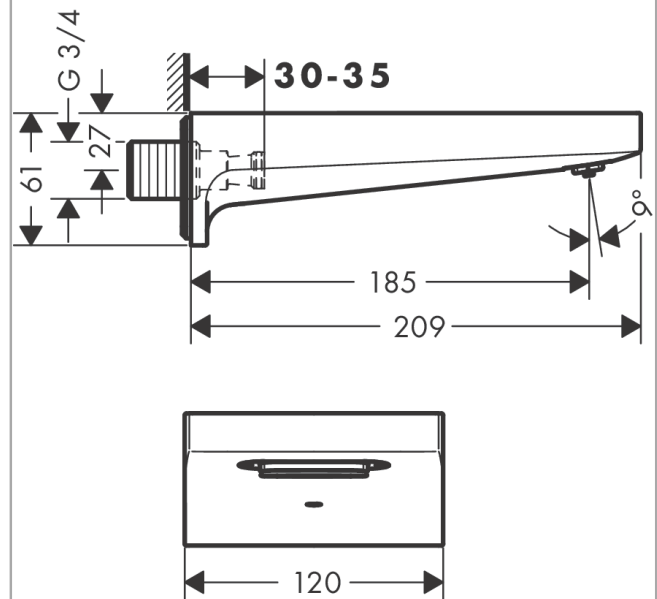

Metropol Bath spout

Surfaces: **Polished Gold Optic** Article Number: **32543990**

Description

product features

- 1 function
- projection 185 mm
- wall-mounted
- maximum flow rate at 3 bar: 21 l/min
- connection dimension: DN20
- spray type: wide flood jet

Technology

Design awards

Product image

Scale drawing

Flowchart

The consumption was measured in combination with the appropriate fittings (thermostat/mixer/ in-wall valve) to reflect actual application in practice.

Metropol
Bath spout
 Surfaces: **Polished Gold Optic** Article Number: **32543990**

Spare part list

Year of production: >07/19

Pos.	Description	Article Number	Price	PU
1	spray former	98561000	-	1
2	mounting set	40915000	-	1
3	filter insert	97708000	-	1
4	connecting thread G $\frac{3}{4}$	94286000	-	1
5	O-ring 13x2	98128000	-	1